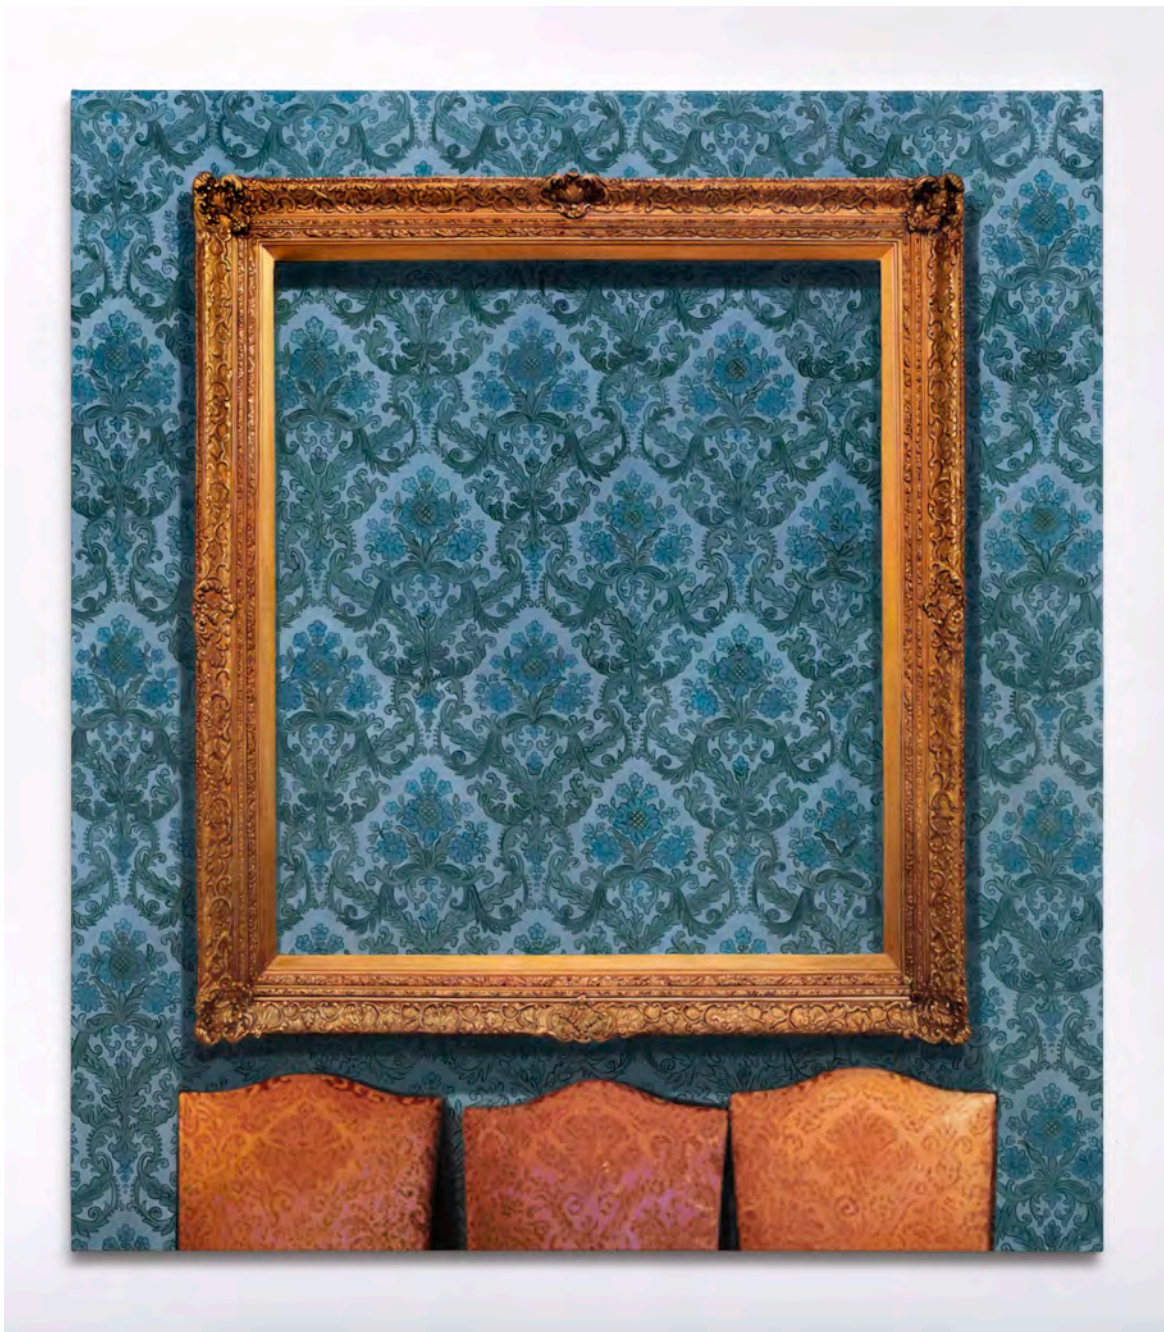

Colored pencil, gouache, and graphite on watercolor paper

52 x 72 in (132.1 x 182.9 cm)

AB4119

DEBORAH BROWN

b. 1955

Lives and works in New York City.

DEBORAH BROWN

Bathtub Self-Portrait with Zeus VI, 2020

GISELA COLÓN

Liquid Triangle (Rhodium), 2022

Blow-molded acrylic

20 x 20 x 8 in (50.8 x 50.8 x 20.3 cm)

GC0163

MARC DENNIS

b. 1972, Danvers, MA

Lives and works in Brooklyn, New York
as well as Montclair, New Jersey.